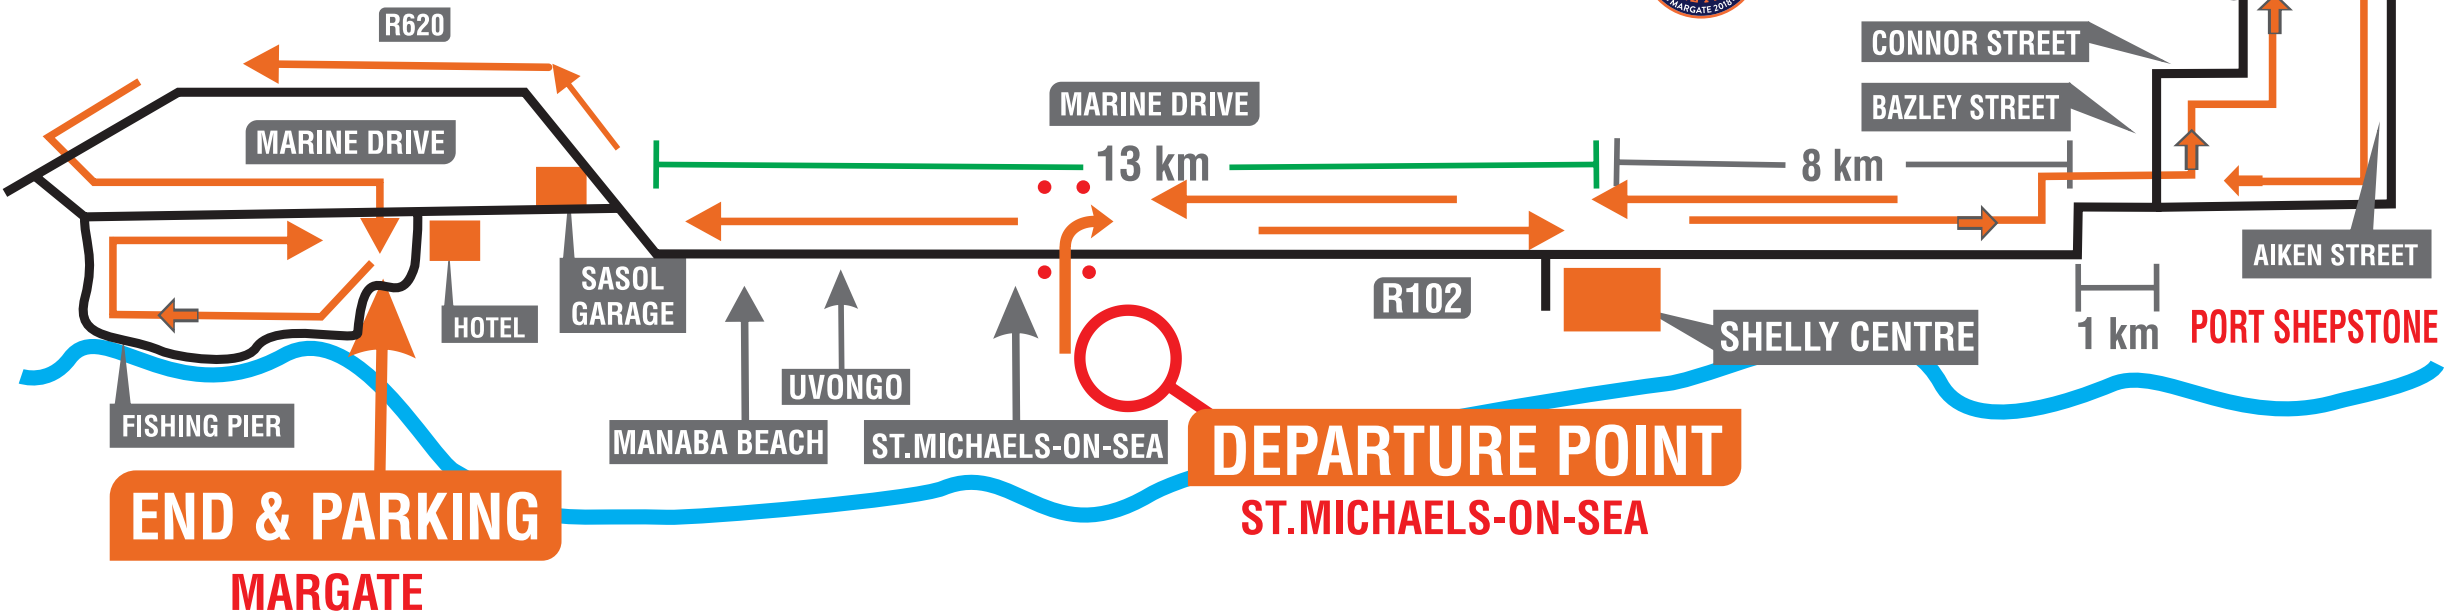

SCBF2018 MASS RIDE ROUTE

END & PARKING

DEPARTURE POINT
ST. MICHAELS-ON-SEA

MEETING AT: 08H00 ST MICHAELS BEACH CAR PARK DEPARTURE: 10H00 ETA IN MARGATE: 11H30